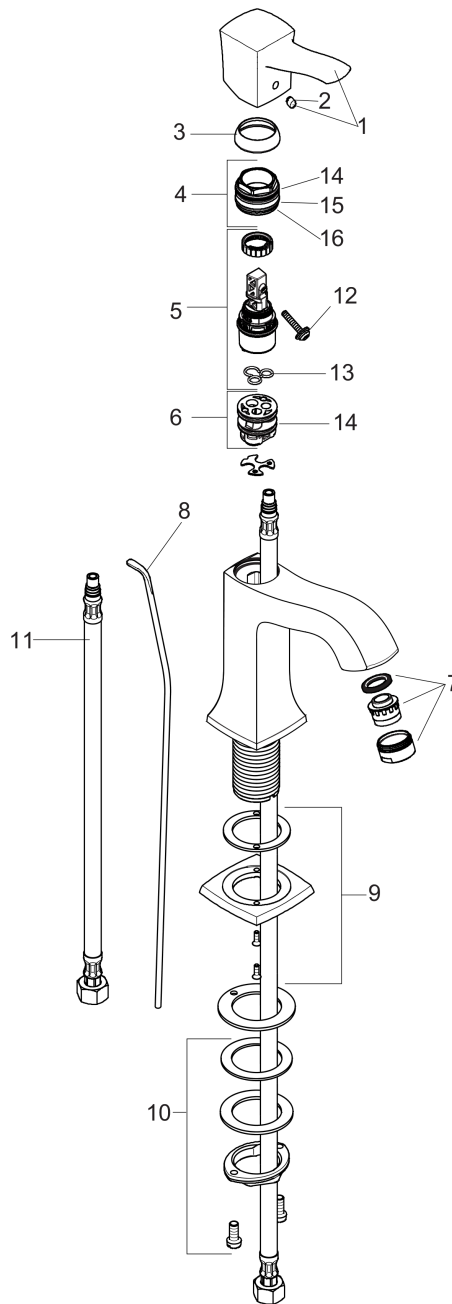

Metropol Classic
Single-Hole Faucet 160 with Pop-Up Drain, 1.2 GPM
 Finishes : **brushed nickel** Part no. : **31302821**

Description

Features

- Aerated spray
- Flow: 1.2 GPM (4.5 L/Min)
- Ceramic cartridge
- Includes pop-up drain

Item details

List Price \$ 514.00

Technology

Compliance

Product image

Scale drawing

Metropol Classic
Single-Hole Faucet 160 with Pop-Up Drain, 1.2 GPM
 Finishes : **brushed nickel** Part no. : **31302821**

Exploded drawing

Year of production: >01/19

Metropol Classic
Single-Hole Faucet 160 with Pop-Up Drain, 1.2 GPM
 Finishes : **brushed nickel** Part no. : **31302821**

Spare parts list

Year of production: >01/19

Pos.	Description	Part no.	Price	PU
1	handle	92815820	-	1
2	screw cover	96338000	-	1
3	flange	98863820	-	1
4	nut	98864000	-	1
5	cartridge, assy	95973001	-	1
6	adapter for cartridge	98866000	-	1
7	aerator M24x1 (4,5 l/min)	92877820	-	1
8	pull rod	96657820	-	1
9	escutcheon for spout	92814820	-	1
10	fixing set (Ø 32)	13961000	-	1
11	connection hose 35½" M8x0,75 3/8"	96316001	-	1
12	seal	98865000	-	1
13	locking screw for handle	95140000	-	1
14	O-ring 23x2	98398000	-	1
15	O-ring 27x1,5	92527000	-	1
16	O-ring 25x1,5	98146000	-	1
a	pop up waste	88509820	-	1