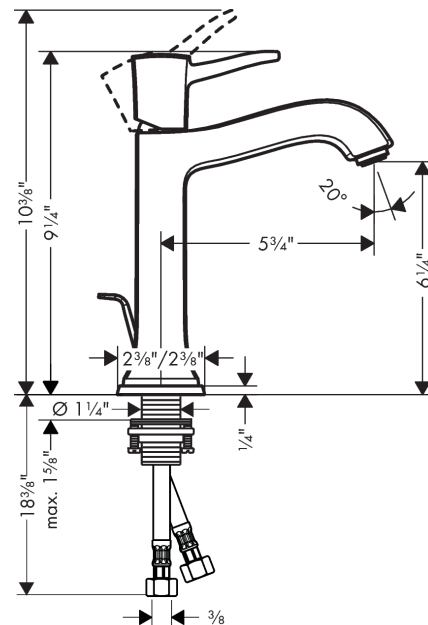

Metropol Classic
Single-Hole Faucet 160 with Pop-Up Drain, 1.2 GPM
 Finishes : **brushed nickel** Part no. : **31302821**

Description

Features

- Aerated spray
- Flow: 1.2 GPM (4.5 L/Min)
- Ceramic cartridge
- Includes pop-up drain

Item details

List Price \$ 514.00

Technology

Compliance

Product image

Scale drawing

Metropol Classic
Single-Hole Faucet 160 with Pop-Up Drain, 1.2 GPM
 Finishes : **brushed nickel** Part no. : **31302821**

Exploded drawing

Year of production: >01/19

Metropol Classic
Single-Hole Faucet 160 with Pop-Up Drain, 1.2 GPM
 Finishes : **brushed nickel** Part no. : **31302821**

Spare parts list

Year of production: >01/19

Pos.	Description	Part no.	Price	PU
1	handle	92815820	-	1
2	screw cover	96338000	-	1
3	flange	98863820	-	1
4	nut	98864000	-	1
5	cartridge, assy	95973001	-	1
6	adapter for cartridge	98866000	-	1
7	aerator M24x1 (4,5 l/min)	92877820	-	1
8	pull rod	96657820	-	1
9	escutcheon for spout	92814820	-	1
10	fixing set (Ø 32)	13961000	-	1
11	connection hose 35½" M8x0,75 3/8"	96316001	-	1
12	seal	98865000	-	1
13	locking screw for handle	95140000	-	1
14	O-ring 23x2	98398000	-	1
15	O-ring 27x1,5	92527000	-	1
16	O-ring 25x1,5	98146000	-	1
a	pop up waste	88509820	-	1